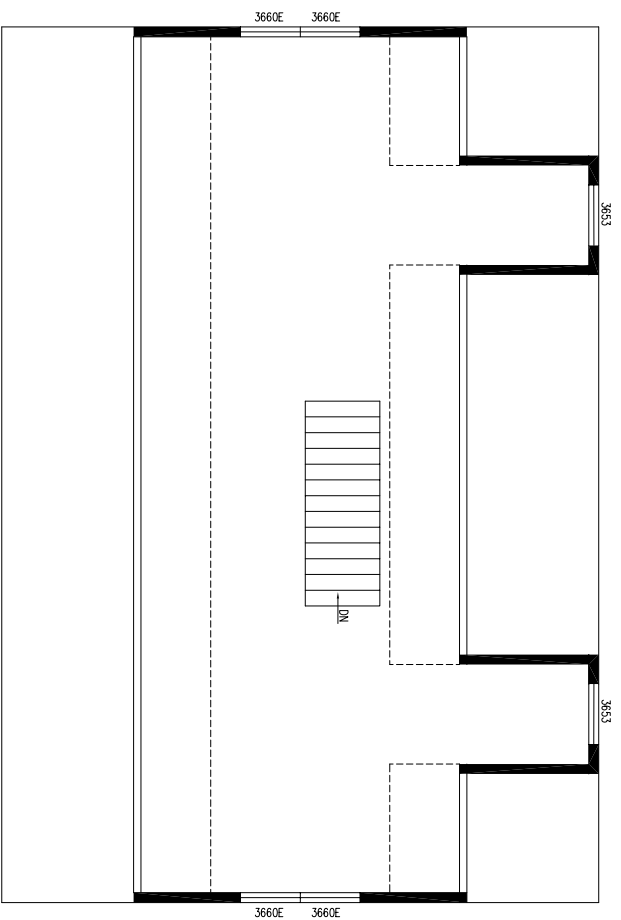

NCM FRONT ELEVATION
 SHOWN W/OPT. 9-LITE DOOR W/OBL. SIDE LITES,
 GRIDED WINDOWS, & ARCH. SHINGLES

30x44 NCM CAPE COD
 BOX SIZE (44'-0" X 30'-0")
 LIVING SPACE APPROXIMATELY 1320 SQ. FT. (MAIN FLOOR)