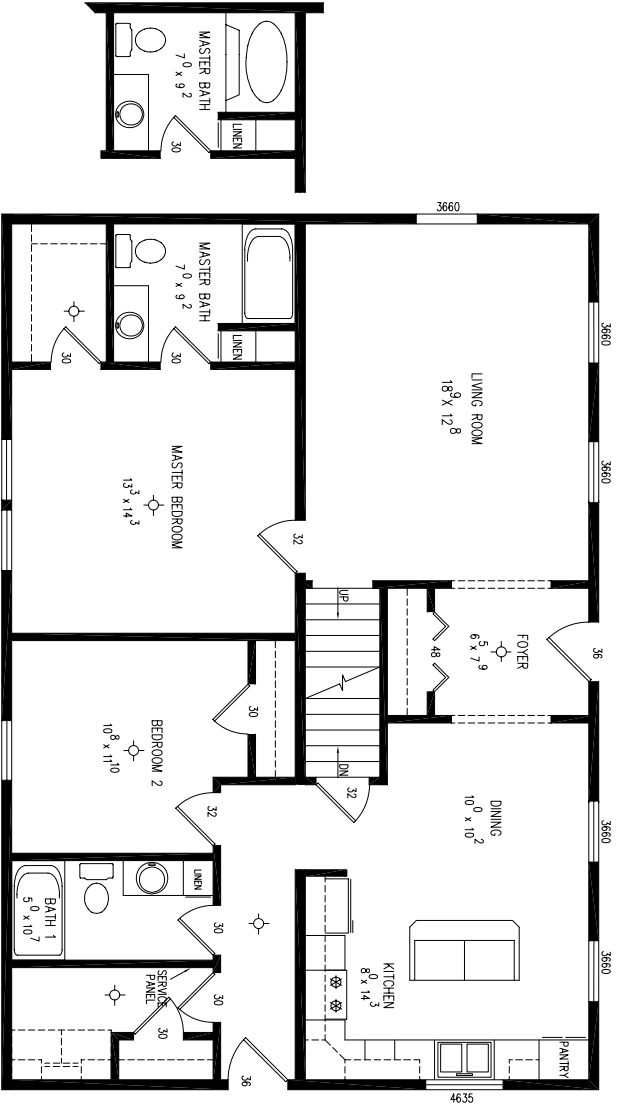

NCM FRONT ELEVATION
 SHOWN W/OPT. 9-LITE DOOR W/OBL. SIDE LITES,
 GRIDED WINDOWS, & ARCH. SHINGLES

30x44 NCM CAPE COD
 BOX SIZE (44'-0" X 30'-0")
 LIVING SPACE APPROXIMATELY 1320 SQ. FT. (MAIN FLOOR)