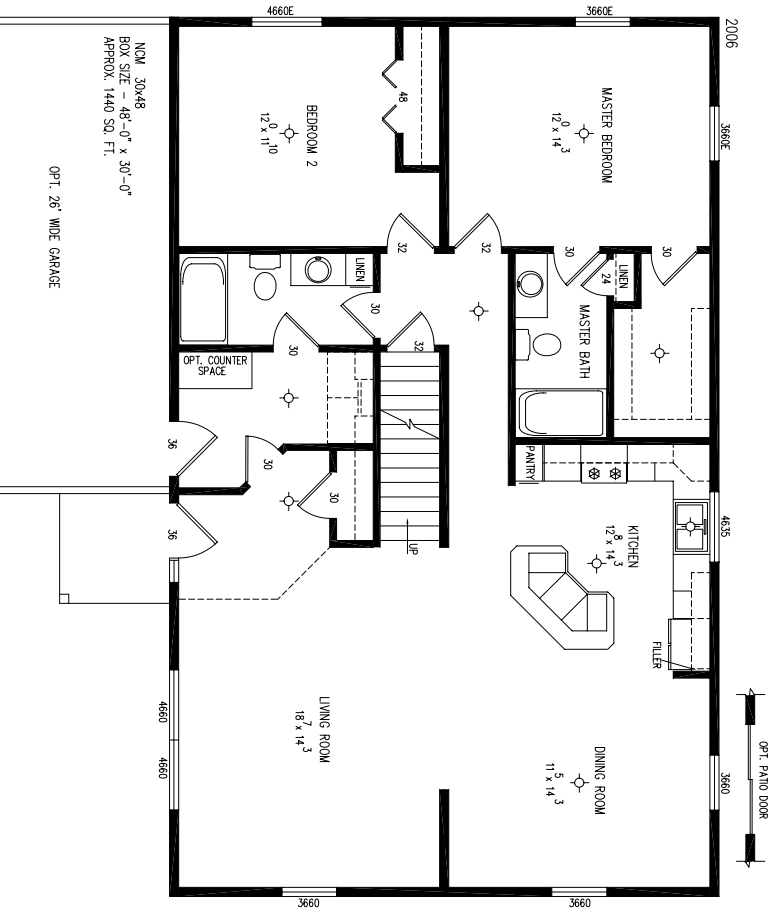

FRONT ELEVATION
 SHOWN W/OPT. 9-LITE DOOR W/SIDE LITE
 & GRIDED WINDOWS

NOM. 30x48
 BOX SIZE - 48'-0" x 30'-0"
 APPROX. 1440 SQ. FT.

OPT. 26' WIDE GARAGE

3660E 3660E