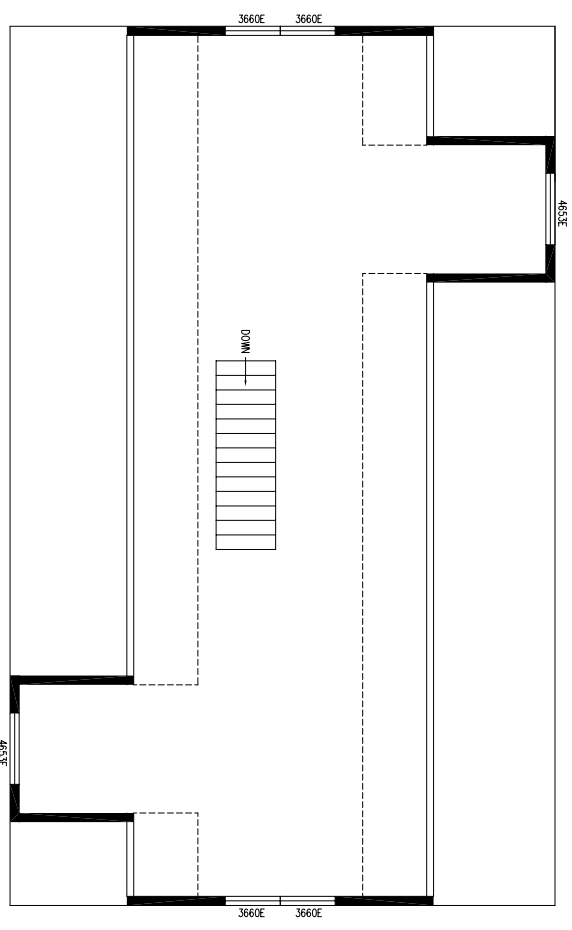

FRONT ELEVATION
 SHOWN W/OPT. 9-LITE DOOR W/SIDE LITE
 & GRIDED WINDOWS

NOM. 30x48
 BOX SIZE - 48'-0" x 30'-0"
 APPROX. 1440 SQ. FT.

OPT. 26' WIDE GARAGE

3660E 3660E