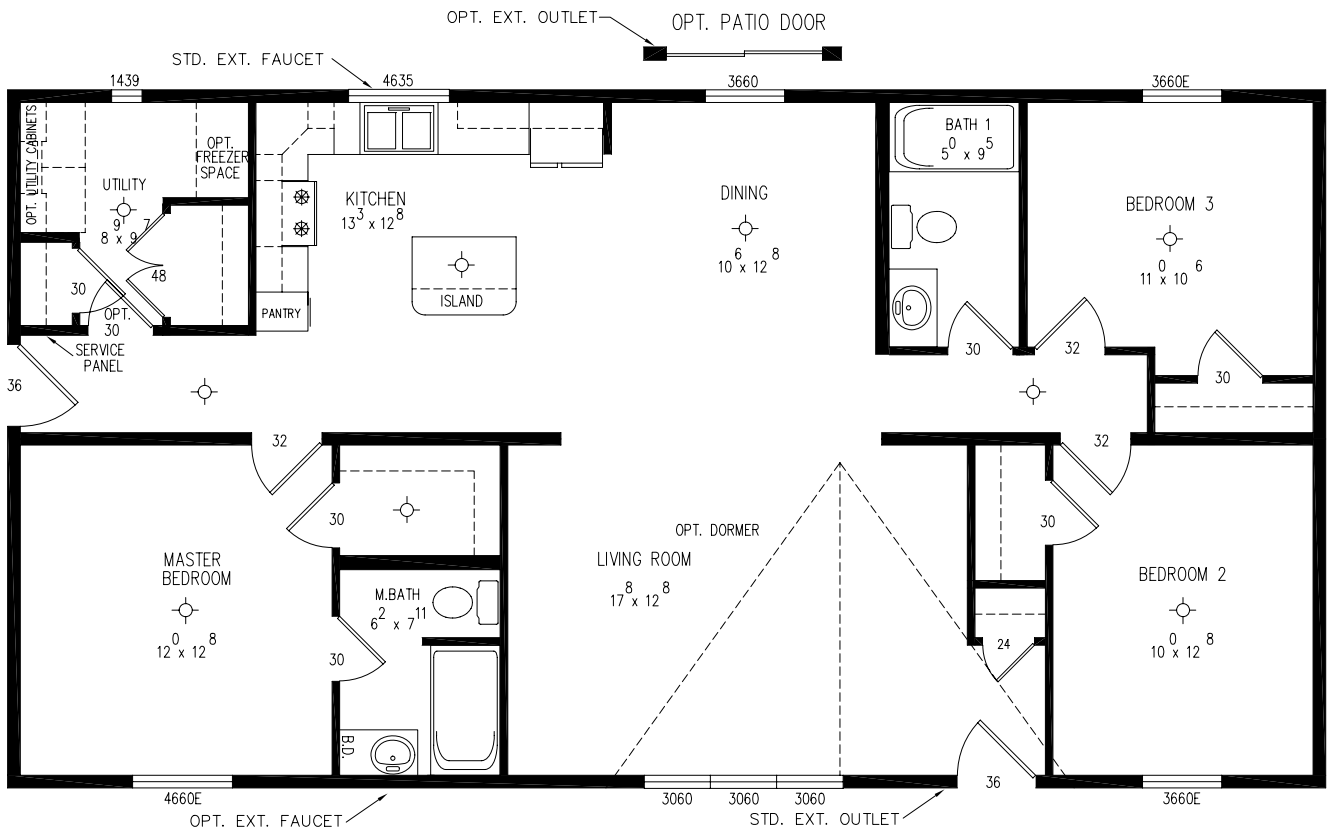

**951 FRONT ELEVATION**  
 SHOWN W/OPT. DORMER & 9-LITE DOOR

MODEL 951 NCM 5128  
 BOX SIZE - 50'-8" x 26'-10"  
 APPROX. 1360 SQ. FT.  
 VAULTED CEILING THROUGHOUT

*OPT. MECH. FOR RED RIVER MOD.*