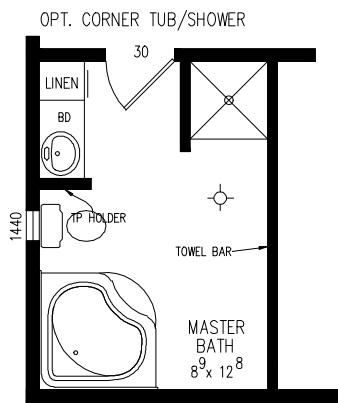

MODEL C-950 5228
 BOX SIZE 52'-0" x 26'-10"
 APPROX. 1395 SQ. FT.

* GRILL IN DOOR
 VAULTED CEILING
 SKYLIGHTS NOT AVAILABLE ON CANADIAN HOMES

OPT. OCTAGON WINDOW