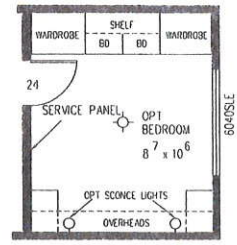

DESTINATIONS

by **HOMARK**

SINGLE LEVEL PARK MODELS

MODEL PK-31
BOX SIZE 34'-8" X 11'-2"
APPROXIMATELY 397 SQ. FT.

MODEL PK-32
BOX SIZE 34'-8" X 11'-2"
APPROXIMATELY 397 SQ. FT.

MODEL PK-33
BOX SIZE 34'-8" X 11'-2"
APPROXIMATELY 396 SQ. FT.

ROOM SIZES MAY VARY
▷ HITCH END

OPT BEDROOM MODEL PK-34

MODEL PK-34
BOX SIZE 34'-8" X 11'-2"
APPROXIMATELY 397 SQ. FT.