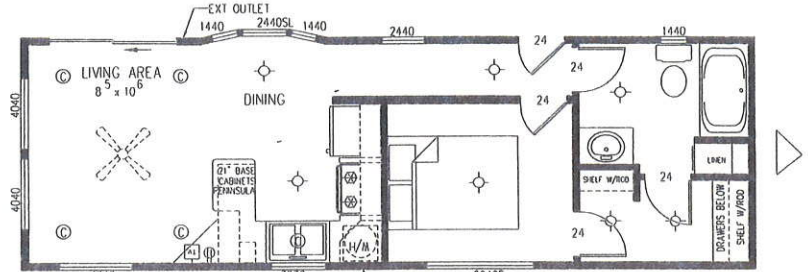

DESTINATIONS

by **HOMARK**

SINGLE LEVEL PARK MODELS

MODEL PK-31
BOX SIZE 34'-8" X 11'-2"
APPROXIMATELY 397 SQ. FT.

MODEL PK-32
BOX SIZE 34'-8" X 11'-2"
APPROXIMATELY 397 SQ. FT.

MODEL PK-33
BOX SIZE 34'-8" X 11'-2"
APPROXIMATELY 396 SQ. FT.

ROOM SIZES MAY VARY
▷ HITCH END

OPT BEDROOM MODEL PK-34

MODEL PK-34
BOX SIZE 34'-8" X 11'-2"
APPROXIMATELY 397 SQ. FT.