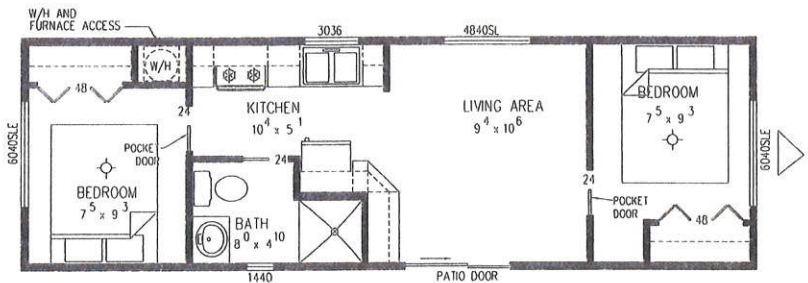

DESTINATIONS

by **HOMARK**

SINGLE LEVEL PARK MODELS

MODEL PK-31
BOX SIZE 34'-8" X 11'-2"
APPROXIMATELY 397 SQ. FT.

MODEL PK-32
BOX SIZE 34'-8" X 11'-2"
APPROXIMATELY 397 SQ. FT.

MODEL PK-33
BOX SIZE 34'-8" X 11'-2"
APPROXIMATELY 396 SQ. FT.

ROOM SIZES MAY VARY
▷ HITCH END

OPT BEDROOM MODEL PK-34

MODEL PK-34
BOX SIZE 34'-8" X 11'-2"
APPROXIMATELY 397 SQ. FT.