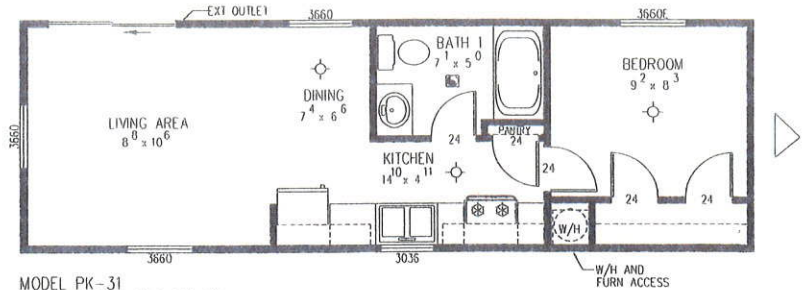

DESTINATIONS

by **HOMARK**

SINGLE LEVEL PARK MODELS

MODEL PK-31
BOX SIZE 34'-8" X 11'-2"
APPROXIMATELY 397 SQ. FT.

MODEL PK-32
BOX SIZE 34'-8" X 11'-2"
APPROXIMATELY 397 SQ. FT.

MODEL PK-33
BOX SIZE 34'-8" X 11'-2"
APPROXIMATELY 396 SQ. FT.

ROOM SIZES MAY VARY
▷ HITCH END

OPT BEDROOM MODEL PK-34

MODEL PK-34
BOX SIZE 34'-8" X 11'-2"
APPROXIMATELY 397 SQ. FT.