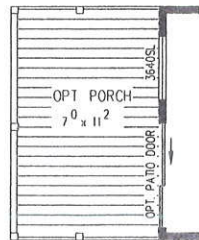

DESTINATIONS

by **HOMARK**

SINGLE LEVEL PARK MODELS

MODEL PK-31
BOX SIZE 34'-8" X 11'-2"
APPROXIMATELY 397 SQ. FT.

MODEL PK-32
BOX SIZE 34'-8" X 11'-2"
APPROXIMATELY 397 SQ. FT.

MODEL PK-33
BOX SIZE 34'-8" X 11'-2"
APPROXIMATELY 396 SQ. FT.

ROOM SIZES MAY VARY
▷ HITCH END

OPT BEDROOM MODEL PK-34

MODEL PK-34
BOX SIZE 34'-8" X 11'-2"
APPROXIMATELY 397 SQ. FT.