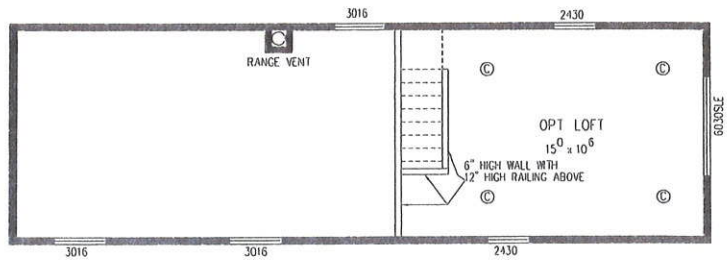

DESTINATIONS

by **HOMARK**

LOFT MODEL PARK MODELS

MODEL PK-18 3412
BOX SIZE 34'-8" X 11'-2"
APPROXIMATELY 397 SQ. FT.

MODEL PK-14
BOX SIZE 34'-8" X 11'-2"
APPROXIMATELY 396 SQ. FT.

MODEL PK-12
BOX SIZE 34'-8" X 11'-2"
APPROXIMATELY 395 SQ. FT.

OPT 7' PORCH
W/ OPT FRONT
PATIO DOOR

OPT. WALK-A-BAY