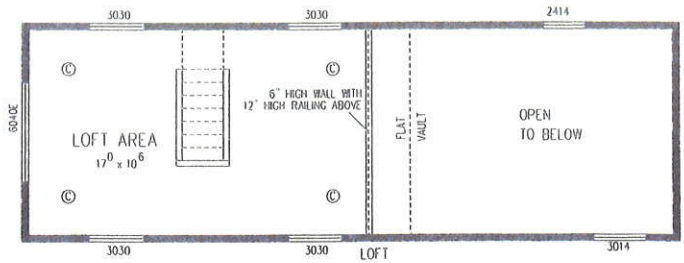

DESTINATIONS

by **HOMARK**

LOFT MODEL PARK MODELS

MODEL PK-18 3412
BOX SIZE 34'-8" X 11'-2"
APPROXIMATELY 397 SQ. FT.

MODEL PK-14
BOX SIZE 34'-8" X 11'-2"
APPROXIMATELY 396 SQ. FT.

MODEL PK-12
BOX SIZE 34'-8" X 11'-2"
APPROXIMATELY 395 SQ. FT.

OPT 7' PORCH
W/ OPT FRONT
PATIO DOOR

OPT. WALK-A-BAY