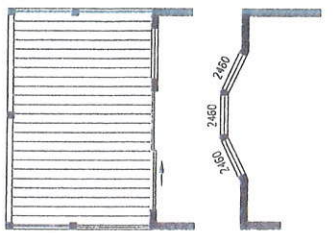

DESTINATIONS

by **HOMARK**

LOFT MODEL PARK MODELS

MODEL PK-18 3412
BOX SIZE 34'-8" X 11'-2"
APPROXIMATELY 397 SQ. FT.

MODEL PK-14
BOX SIZE 34'-8" X 11'-2"
APPROXIMATELY 396 SQ. FT.

MODEL PK-12
BOX SIZE 34'-8" X 11'-2"
APPROXIMATELY 395 SQ. FT.

OPT 7' PORCH
W/ OPT FRONT
PATIO DOOR

OPT. WALK-A-BAY