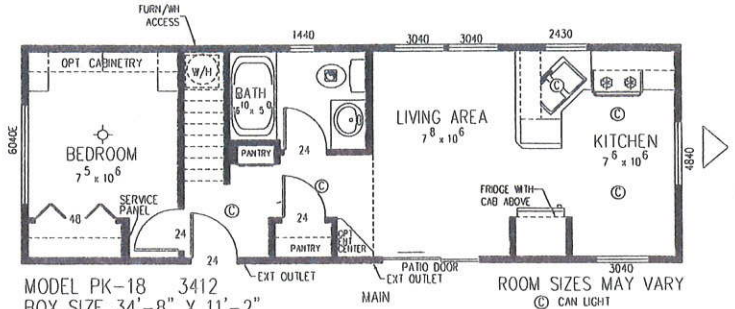

DESTINATIONS

by **HOMARK**

LOFT MODEL PARK MODELS

MODEL PK-18 3412
BOX SIZE 34'-8" X 11'-2"
APPROXIMATELY 397 SQ. FT.

MODEL PK-14
BOX SIZE 34'-8" X 11'-2"
APPROXIMATELY 396 SQ. FT.

MODEL PK-12
BOX SIZE 34'-8" X 11'-2"
APPROXIMATELY 395 SQ. FT.

OPT 7' PORCH
W/ OPT FRONT
PATIO DOOR

OPT. WALK-A-BAY