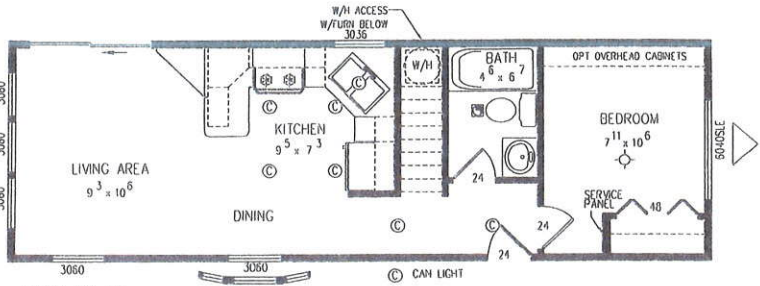

DESTINATIONS

by **HOMARK**

LOFT MODEL PARK MODELS

MODEL PK-18 3412
BOX SIZE 34'-8" X 11'-2"
APPROXIMATELY 397 SQ. FT.

MODEL PK-14
BOX SIZE 34'-8" X 11'-2"
APPROXIMATELY 396 SQ. FT.

MODEL PK-12
BOX SIZE 34'-8" X 11'-2"
APPROXIMATELY 395 SQ. FT.

OPT 7' PORCH
W/ OPT FRONT
PATIO DOOR

OPT. WALK-A-BAY