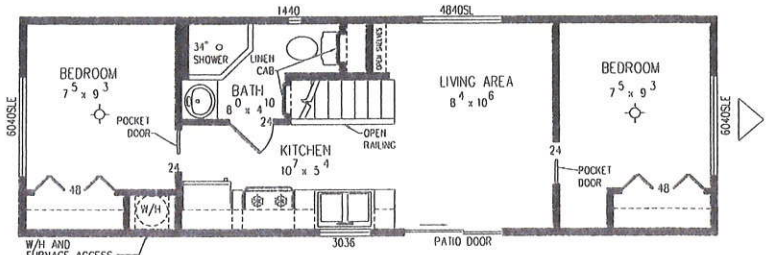

DESTINATIONS

by **HOMARK**

LOFT MODEL PARK MODELS

MODEL PK-18 3412
BOX SIZE 34'-8" X 11'-2"
APPROXIMATELY 397 SQ. FT.

MODEL PK-14
BOX SIZE 34'-8" X 11'-2"
APPROXIMATELY 396 SQ. FT.

MODEL PK-12
BOX SIZE 34'-8" X 11'-2"
APPROXIMATELY 395 SQ. FT.

OPT 7' PORCH
W/ OPT FRONT
PATIO DOOR

OPT. WALK-A-BAY