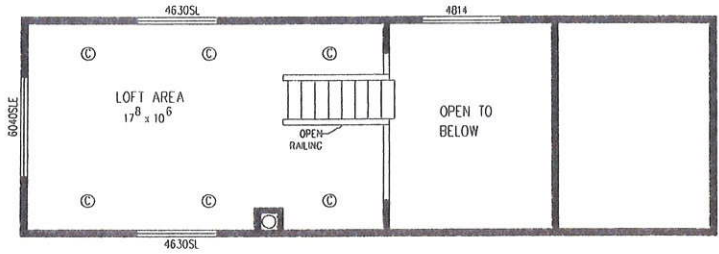

DESTINATIONS

by **HOMARK**

LOFT MODEL PARK MODELS

MODEL PK-18 3412
BOX SIZE 34'-8" X 11'-2"
APPROXIMATELY 397 SQ. FT.

MODEL PK-14
BOX SIZE 34'-8" X 11'-2"
APPROXIMATELY 396 SQ. FT.

MODEL PK-12
BOX SIZE 34'-8" X 11'-2"
APPROXIMATELY 395 SQ. FT.

OPT 7' PORCH
W/ OPT FRONT
PATIO DOOR

OPT. WALK-A-BAY