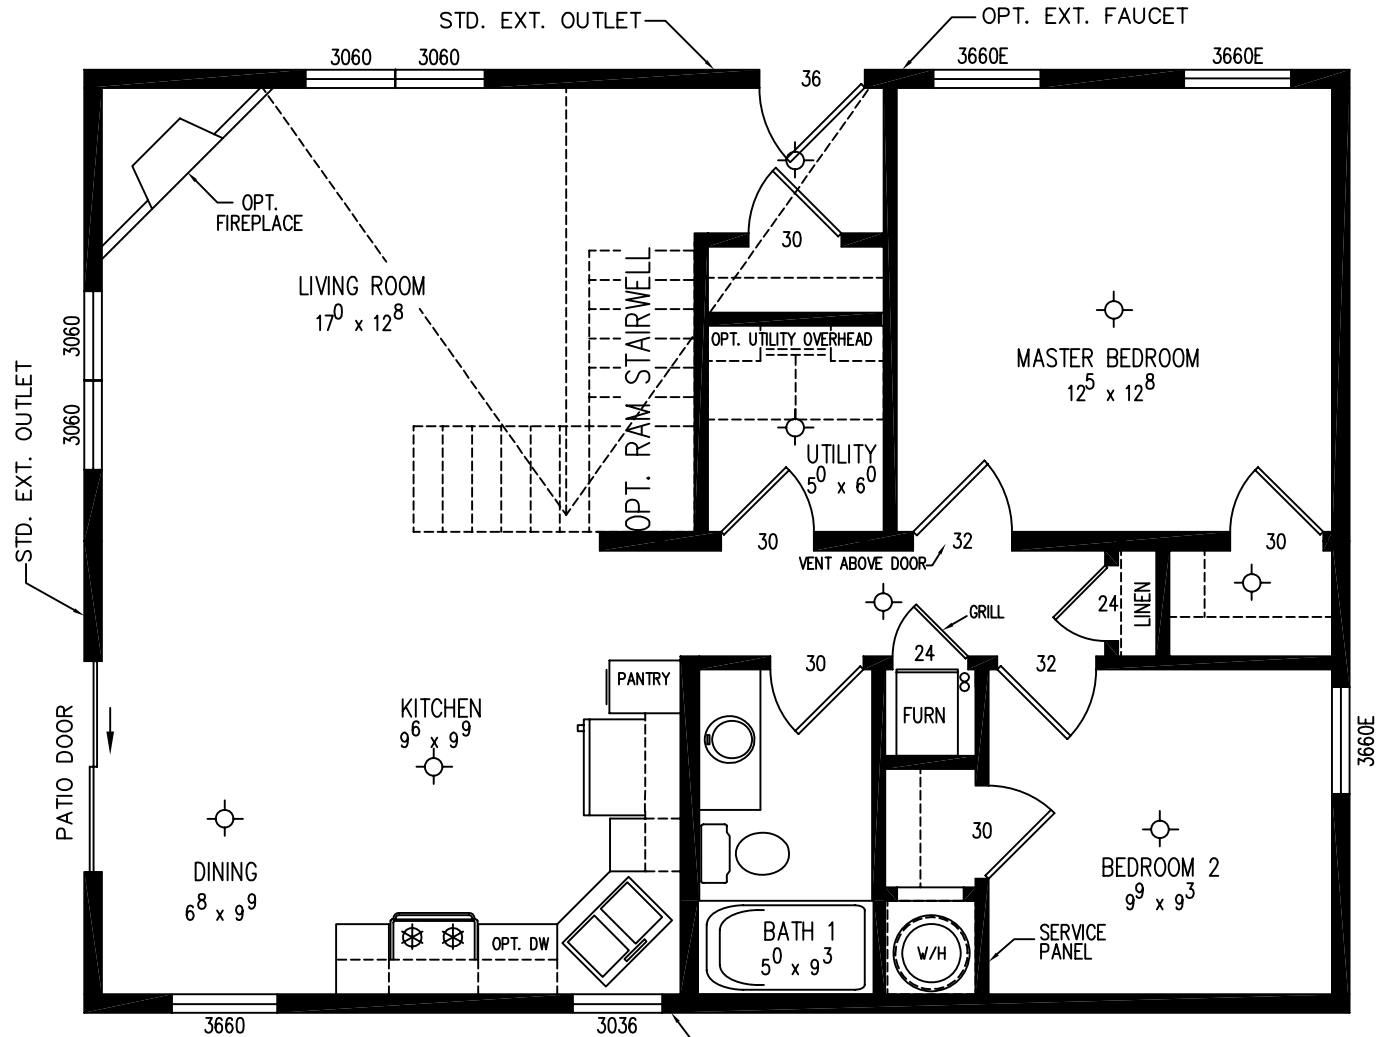

OPT. PORCH

MODEL 736 3628  
BOX SIZE (36'-0" X 26'-10")  
APPROXIMATELY 972 SQ. FT.

ROOM SIZES MAY VARY