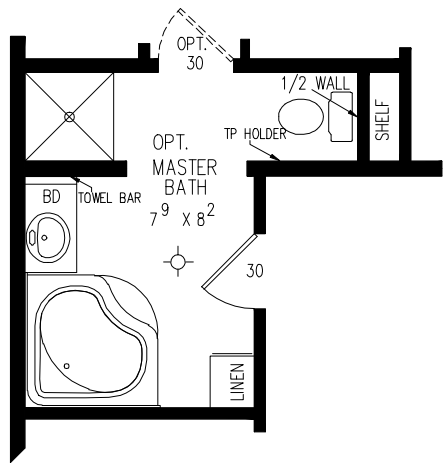

MODEL C-932 6428  
 BOX SIZE 64'-0" x 26'-10"  
 APPROXIMATELY 1717 SQ. FT.

\* GRILL IN DOOR  
 VAULTED CEILING  
 SKYLIGHTS NOT AVAILABLE ON CANADIAN HOMES