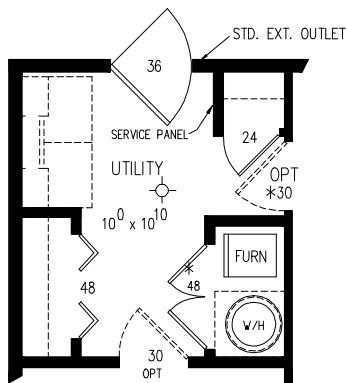

MODEL C-971 6032
 BOX SIZE (60'-0" x 30'-0")
 LIVING SPACE APPROX. 1800 sq.ft.

* GRILL IN DOOR
 VAULTED CEILING
 SKYLIGHTS NOT AVAILABLE ON CANADIAN HOMES

OPT. REAR DOOR LOCATION

OPT. STAIRWELL LOCATION
 MUST BE USED WITH
 HITCHES OPPOSITE END ONLY