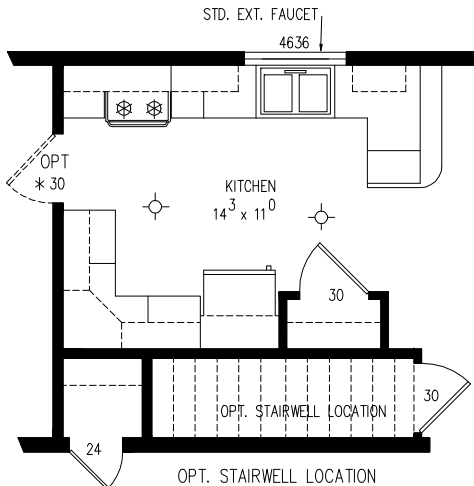

MODEL C-971 6032
 BOX SIZE (60'-0" x 30'-0")
 LIVING SPACE APPROX. 1800 sq.ft.

* GRILL IN DOOR
 VAULTED CEILING
 SKYLIGHTS NOT AVAILABLE ON CANADIAN HOMES

OPT. REAR DOOR LOCATION

OPT. STAIRWELL LOCATION
 MUST BE USED WITH
 HITCHES OPPOSITE END ONLY