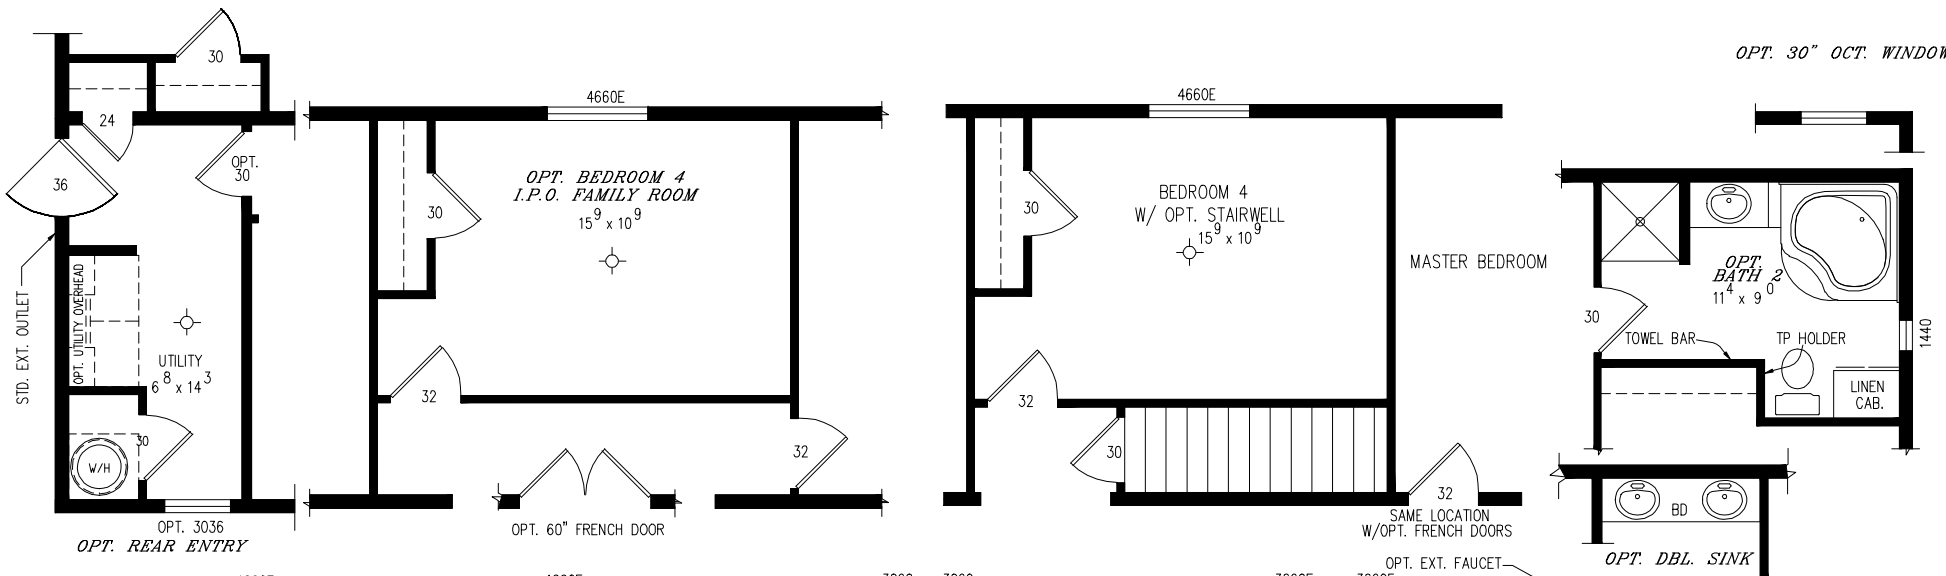

OPT. 30" OCT. WINDOW

* GRILL IN DOORS
 VAULTED CEILING
 SKYLIGHTS NOT AVAILABLE ON CANADIAN HOMES

MODEL C-973 6732
 BOX SIZE 66'-8" x 30'-0"
 APPROXIMATELY 2000 SQ. FT.