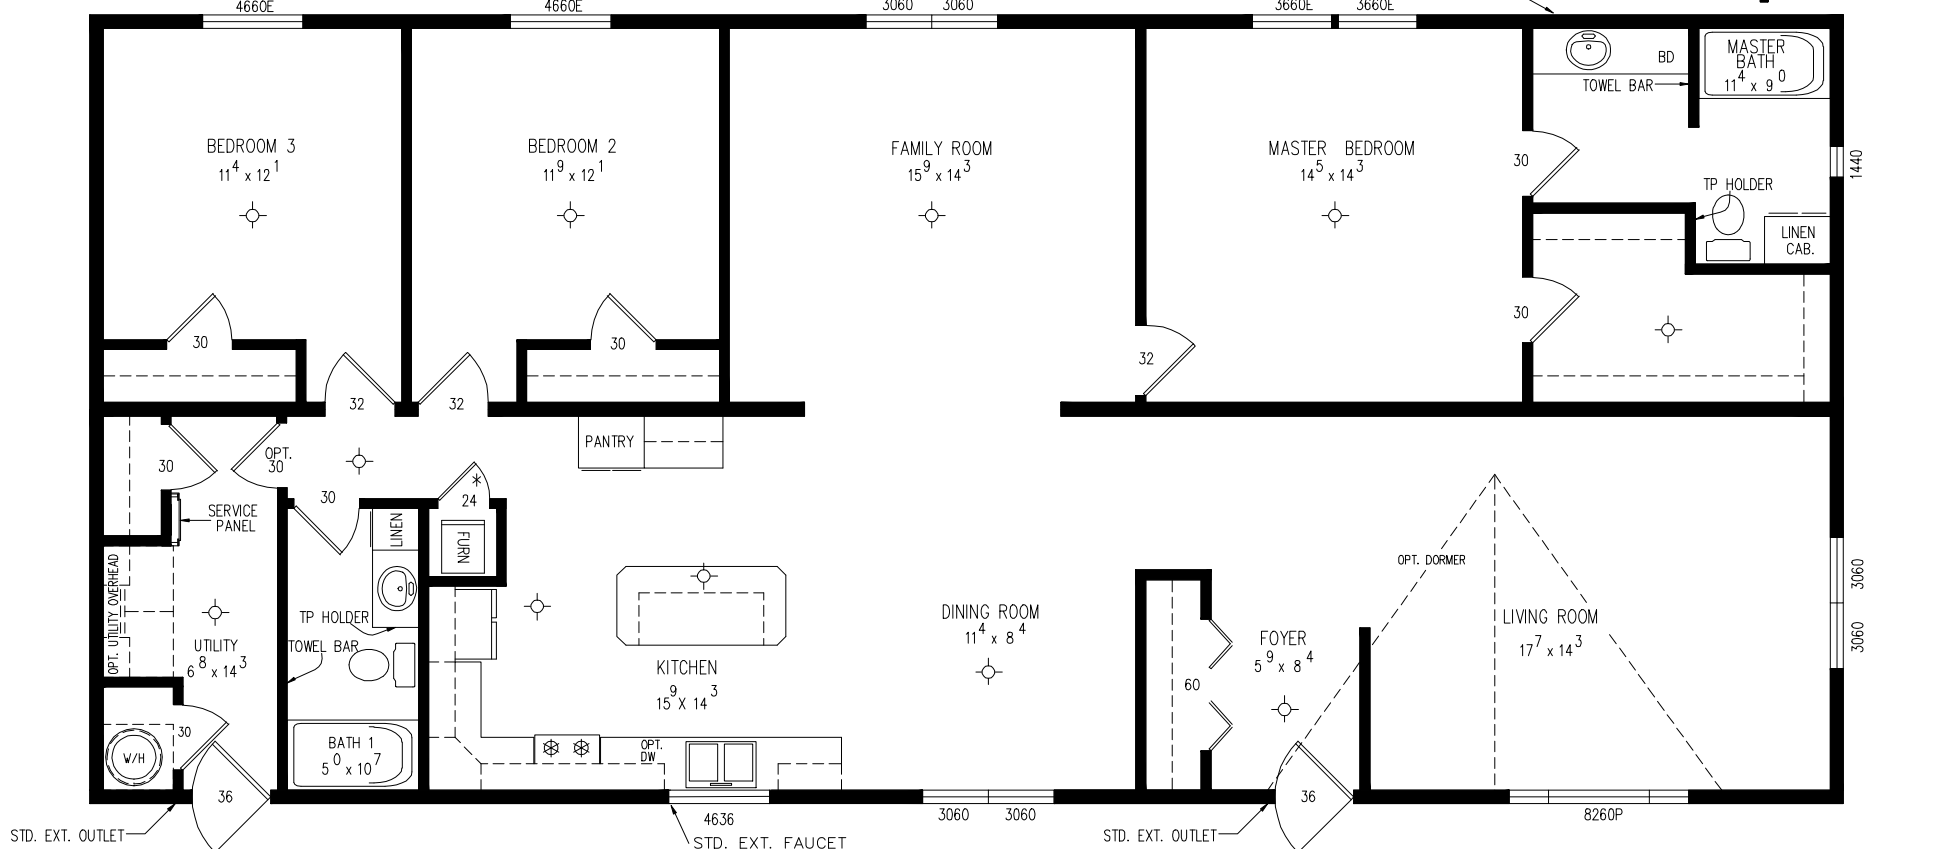

OPT. 30" OCT. WINDOW

* GRILL IN DOORS
 VAULTED CEILING
 SKYLIGHTS NOT AVAILABLE ON CANADIAN HOMES

MODEL C-973 6732
 BOX SIZE 66'-8" x 30'-0"
 APPROXIMATELY 2000 SQ. FT.