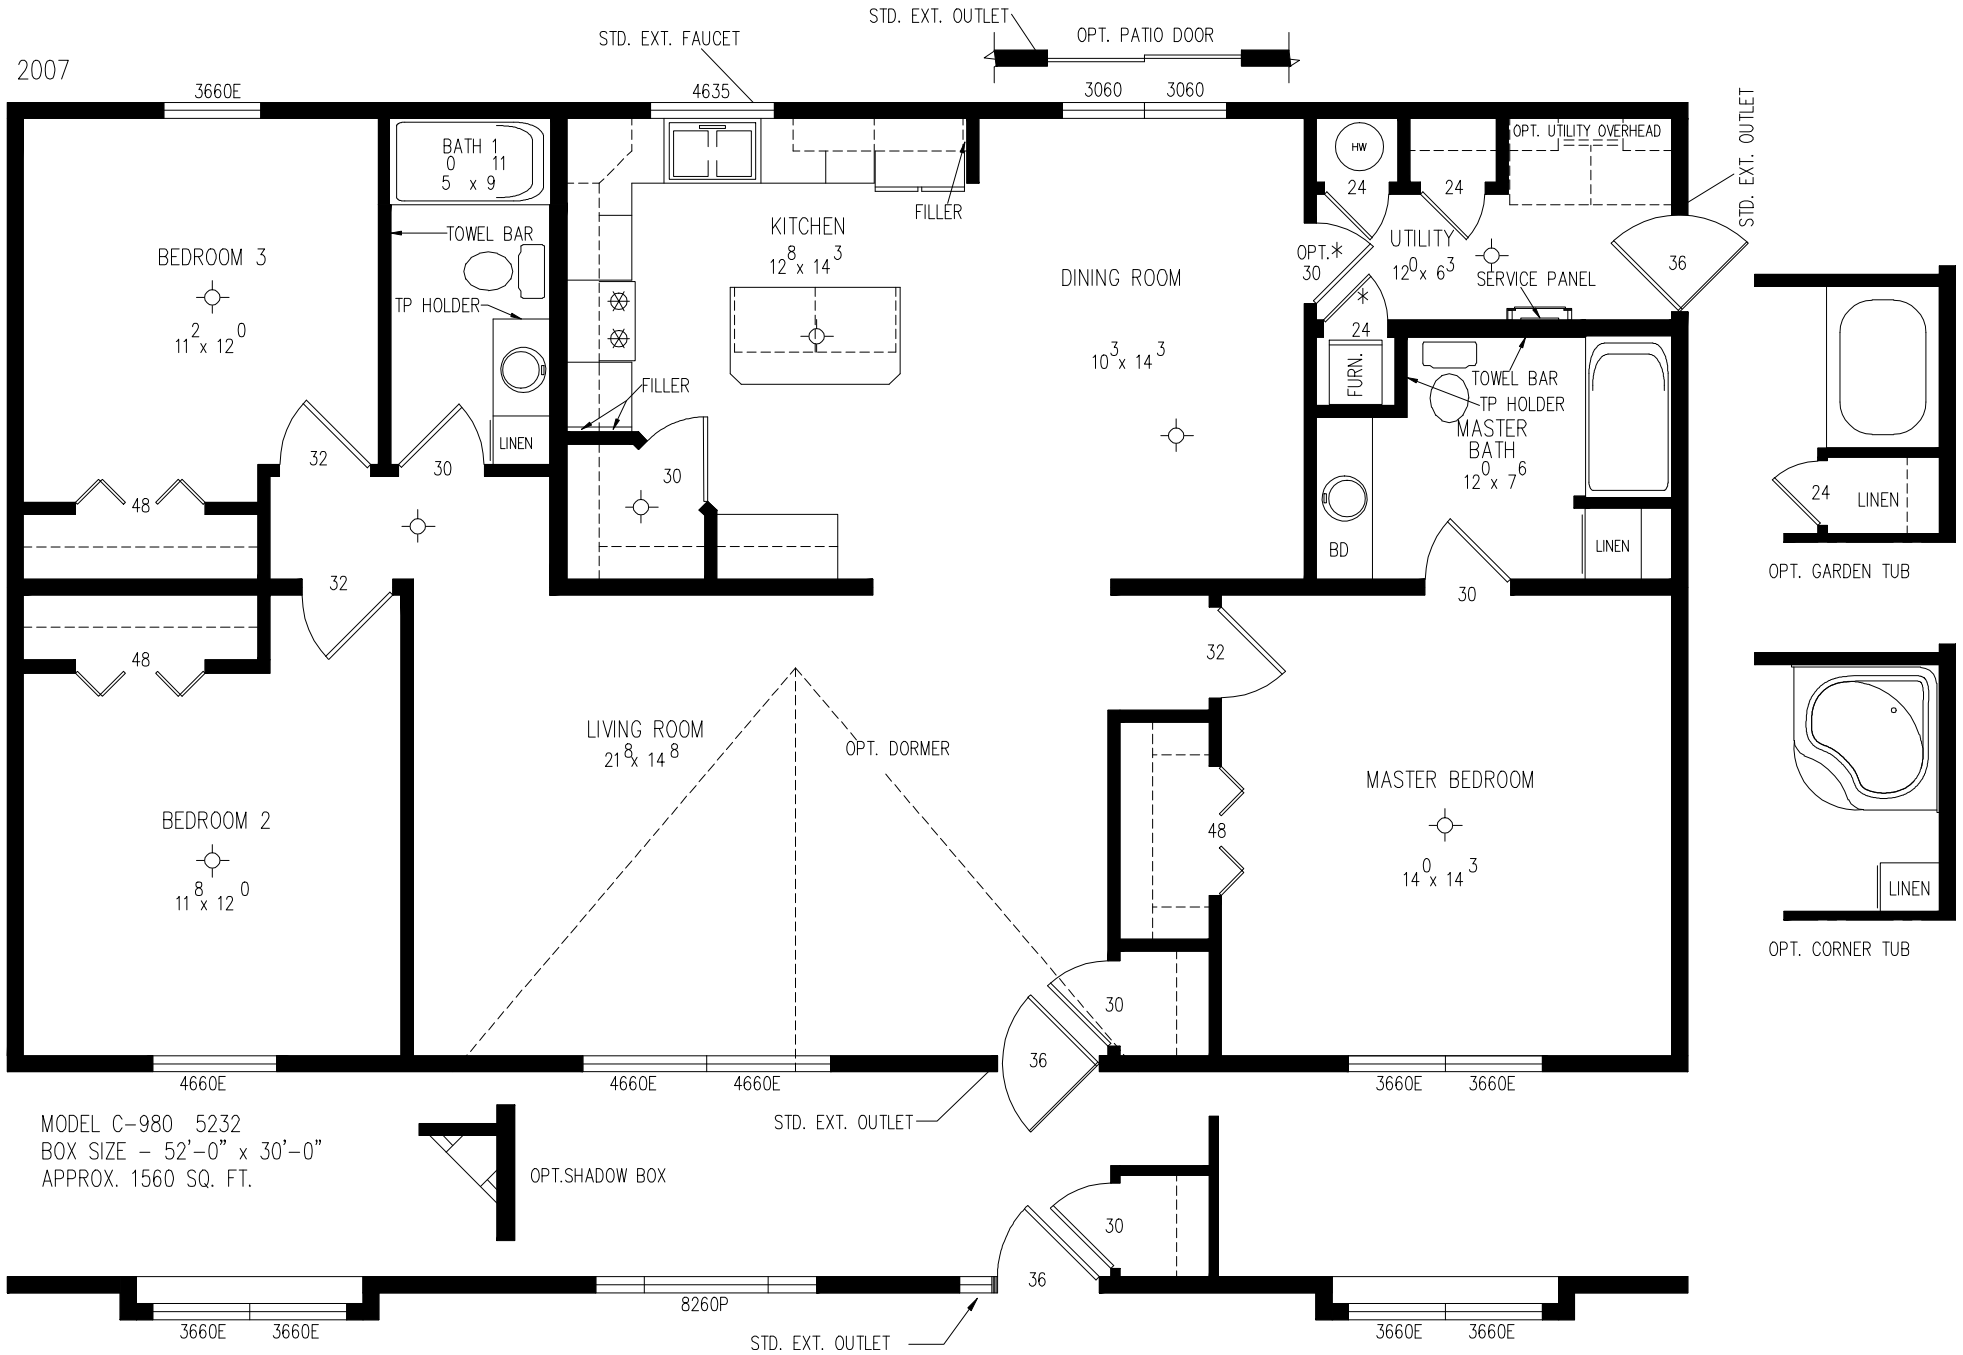

2007

MODEL C-980 5232  
BOX SIZE - 52'-0" x 30'-0"  
APPROX. 1560 SQ. FT.

STANDARD EXTERIOR OUTLET