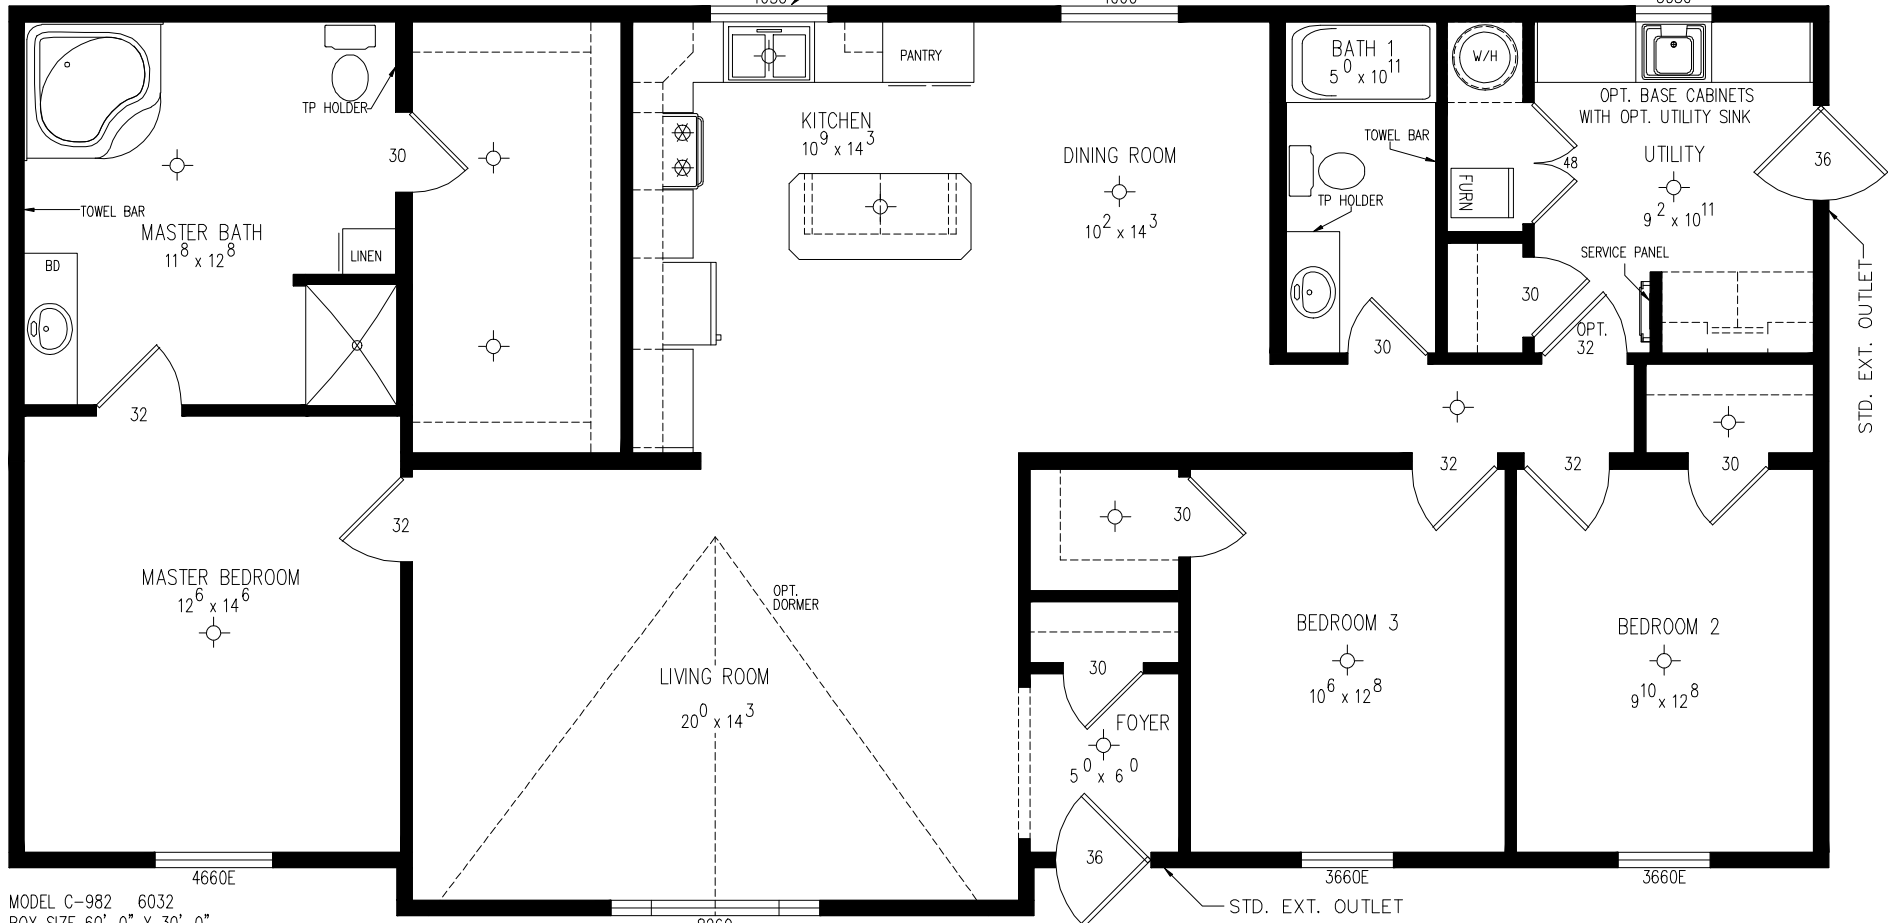

2008

MODEL C-982 6032
 BOX SIZE 60'-0" X 30'-0"
 APPROXIMATELY 1800 SQ. FT.

* GRILL IN DOORS
 VAULTED CEILING
 SKYLIGHTS NOT AVAILABLE ON CANADIAN HOMES