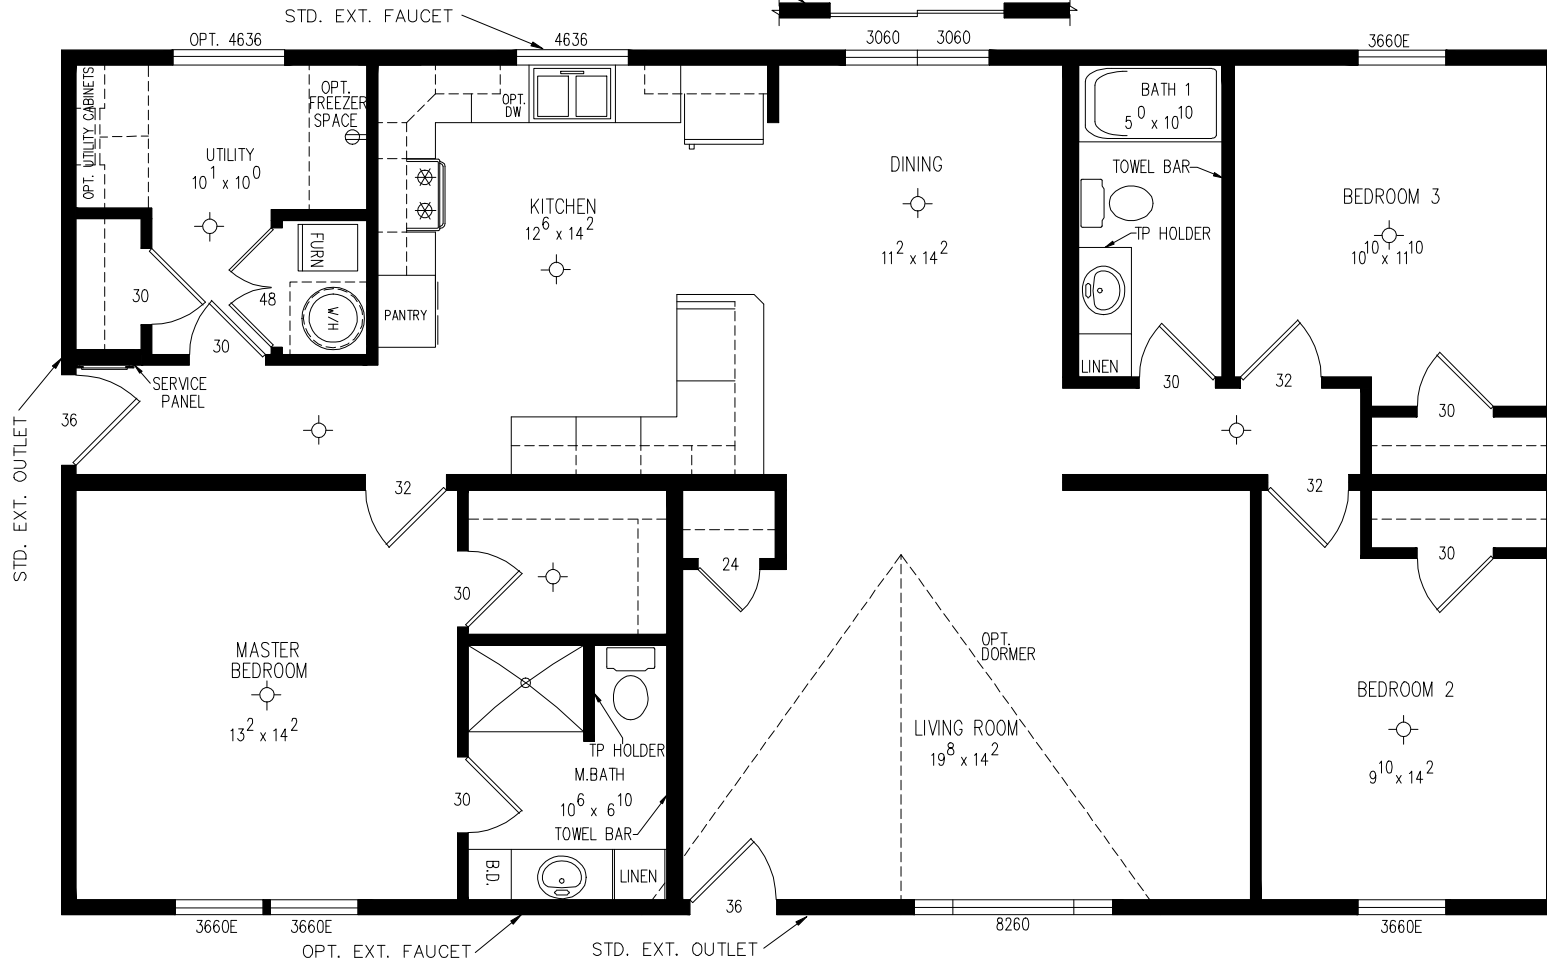

OPTIONAL STAIRWELL LOCATION

STD. EXT. OUTLET

OPT. PATIO DOOR

MODEL C-984 5232
 BOX SIZE - 52'-0" x 30'-0"
 APPROX. 1560 SQ. FT.