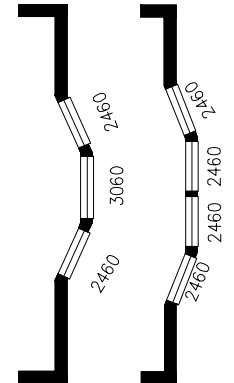

OPT. BATH W/SHOWER

OPT. FRENCH DOORS
(10 LITE GLASS)

OPT. 3 WINDOW
WALK-A-BAY

OPT. 4 WINDOW
WALK A BAY

MODEL C530 7616
BOX SIZE 76'-0" x 15'-5"
APPROX. 1172 SQ. FT.

VAULTED CEILING T/O