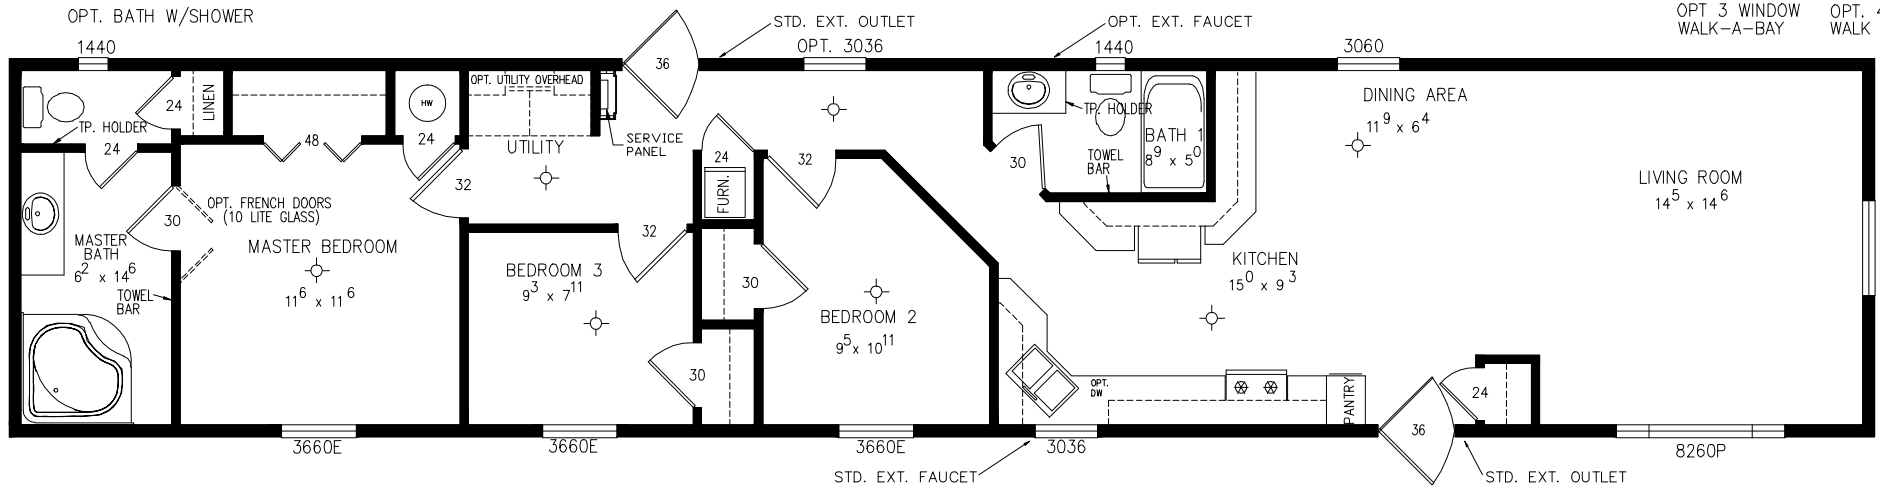

OPT. BATH W/SHOWER

OPT. FRENCH DOORS
(10 LITE GLASS)

OPT. 3 WINDOW
WALK-A-BAY

OPT. 4 WINDOW
WALK A BAY

MODEL C530 7616
BOX SIZE 76'-0" x 15'-5"
APPROX. 1172 SQ. FT.

VAULTED CEILING T/O