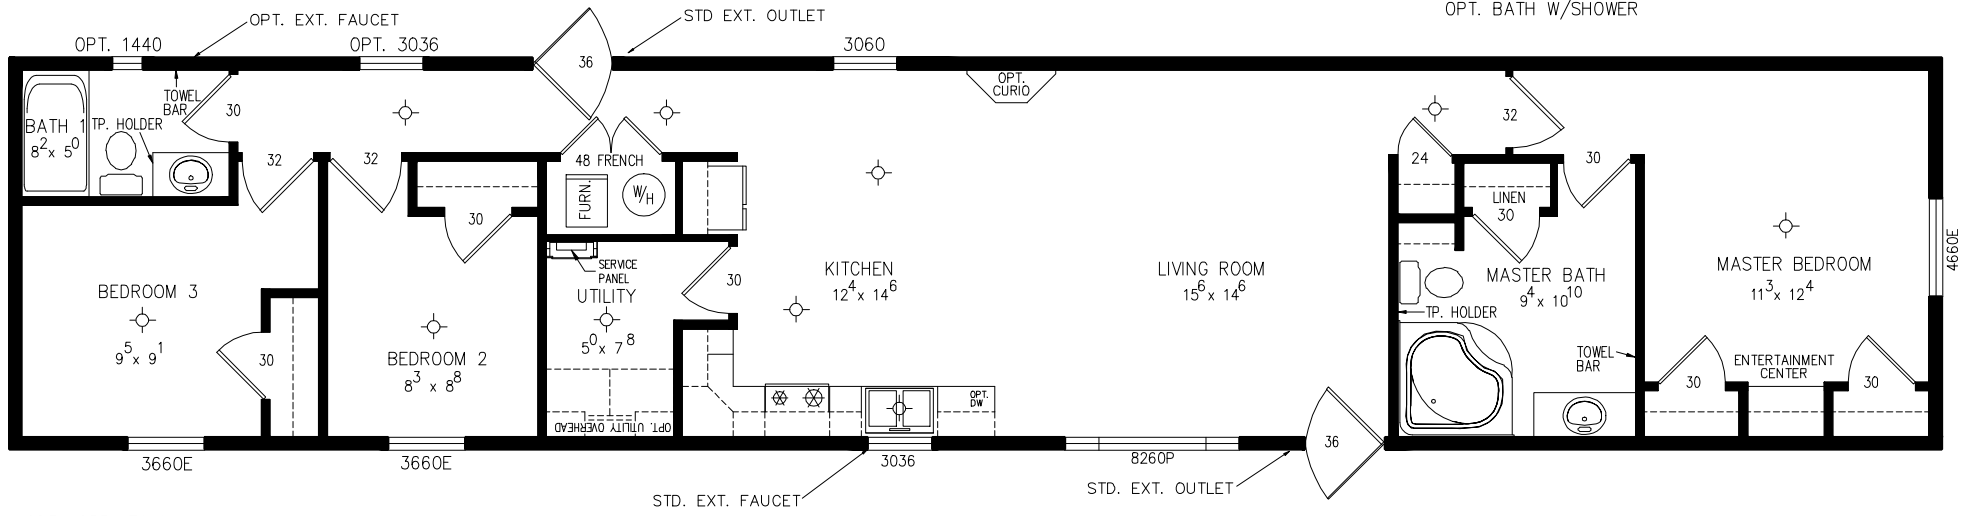

OPT. BATH W/SHOWER

MODEL C531 7616
 BOX SIZE 76'-0" x 15'-5"
 APPROX. 1172 SQ. FT.