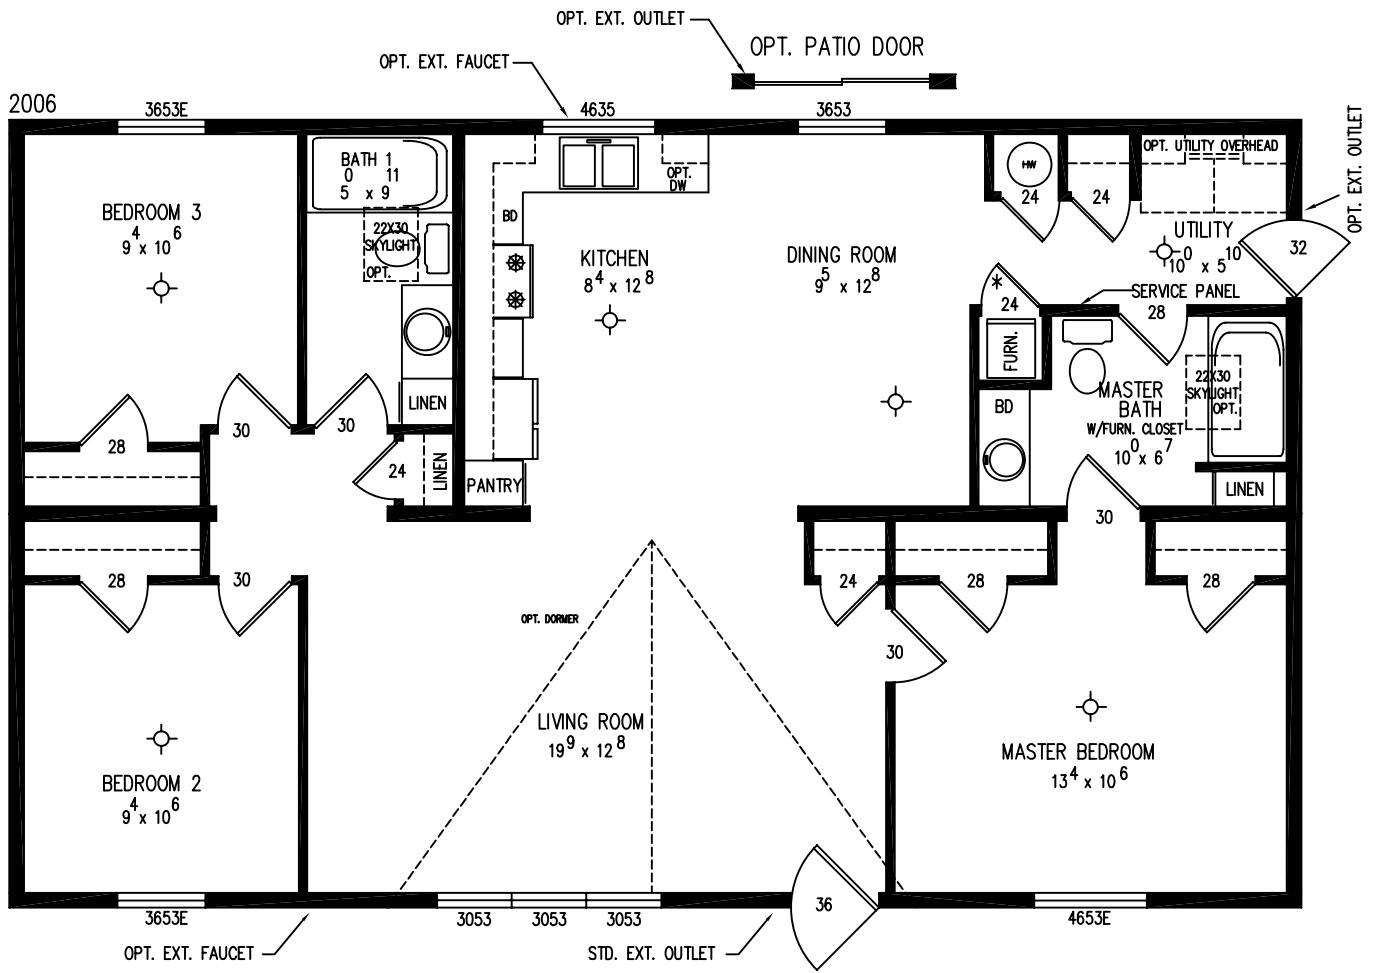

944 FRONT ELEVATION

SHOWN W/OPT. PICTURE WINDOW, SUNBURST DOOR & REG. DORMER

MODEL 944 4428
 BOX SIZE - 44'-0" x 26'-10"
 APPROX. 1181 SQ. FT.

VAULTED CEILING T/O
 * GRILL IN DOORS