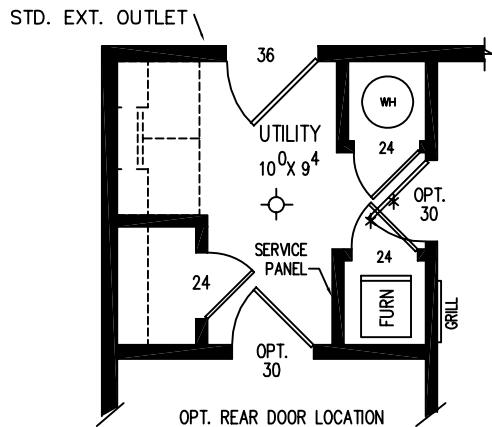

MODEL 919 5228
 BOX SIZE 52'-0" x 26'-10"
 APPROXIMATELY 1395 SQ. FT.

* GRILL IN DOORS
 VAULTED CEILING

OPT. STAIRWELL LOCATION
 AVAILABLE WITH HITCHES OPPOSITE END ONLY