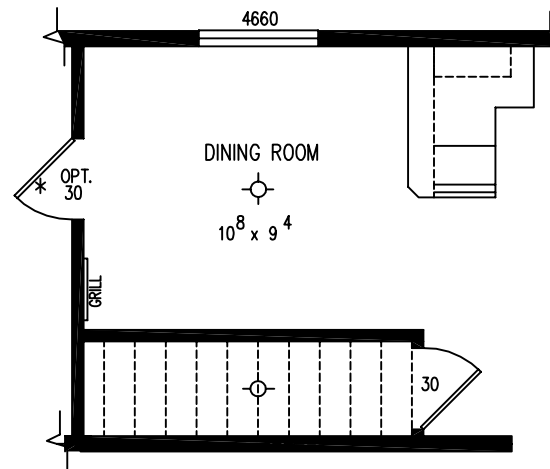

MODEL 919 5228
 BOX SIZE 52'-0" x 26'-10"
 APPROXIMATELY 1395 SQ. FT.

* GRILL IN DOORS
 VAULTED CEILING

OPT. STAIRWELL LOCATION
 AVAILABLE WITH HITCHES OPPOSITE END ONLY