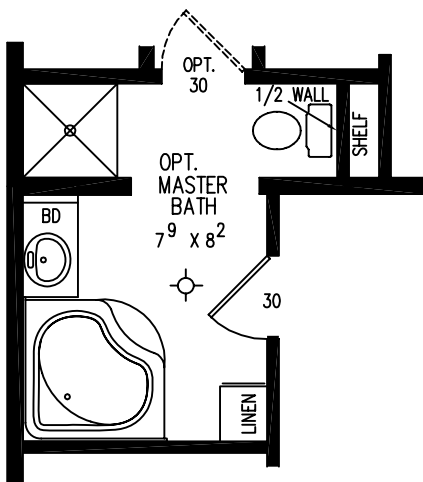

MODEL 932 6428  
BOX SIZE 64'-0" x 26'-10"  
APPROXIMATELY 1717 SQ. FT.

\* GRILL IN DOOR  
VAULTED CEILING