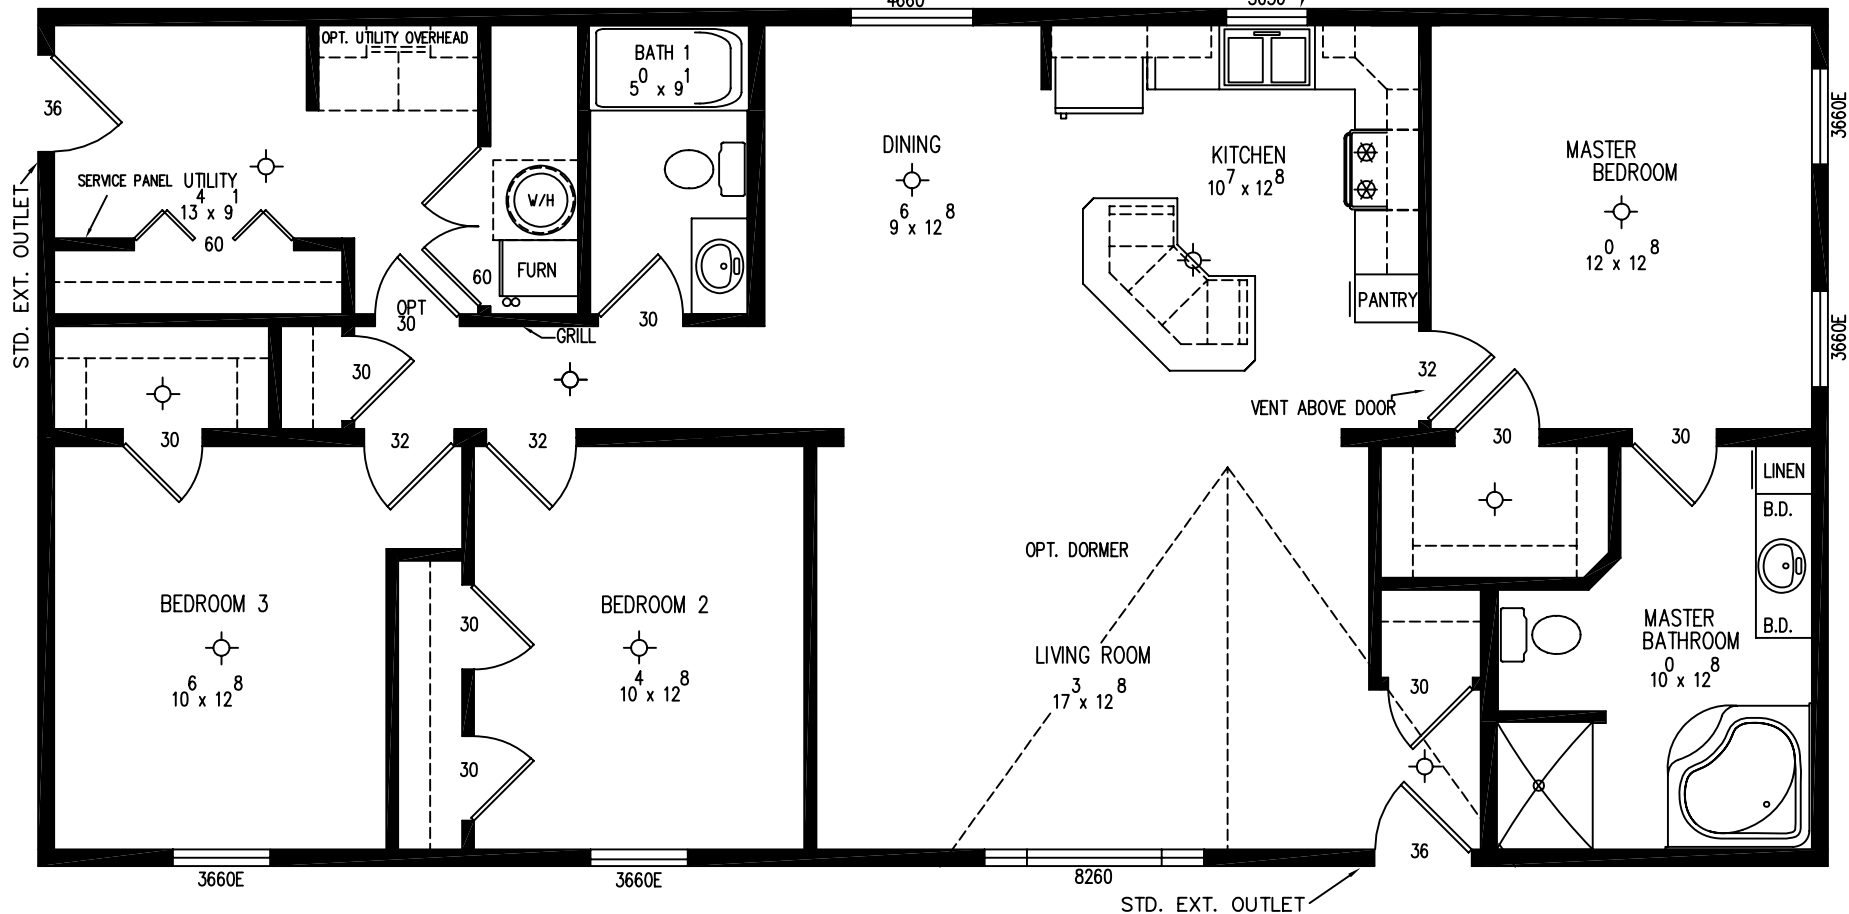

UTILITY  
W/ OPT. RAM STAIRWELL

MODEL 952 5628  
 BOX SIZE - 56'-0" x 26'-10"  
 APPROX. 1503 SQ. FT.