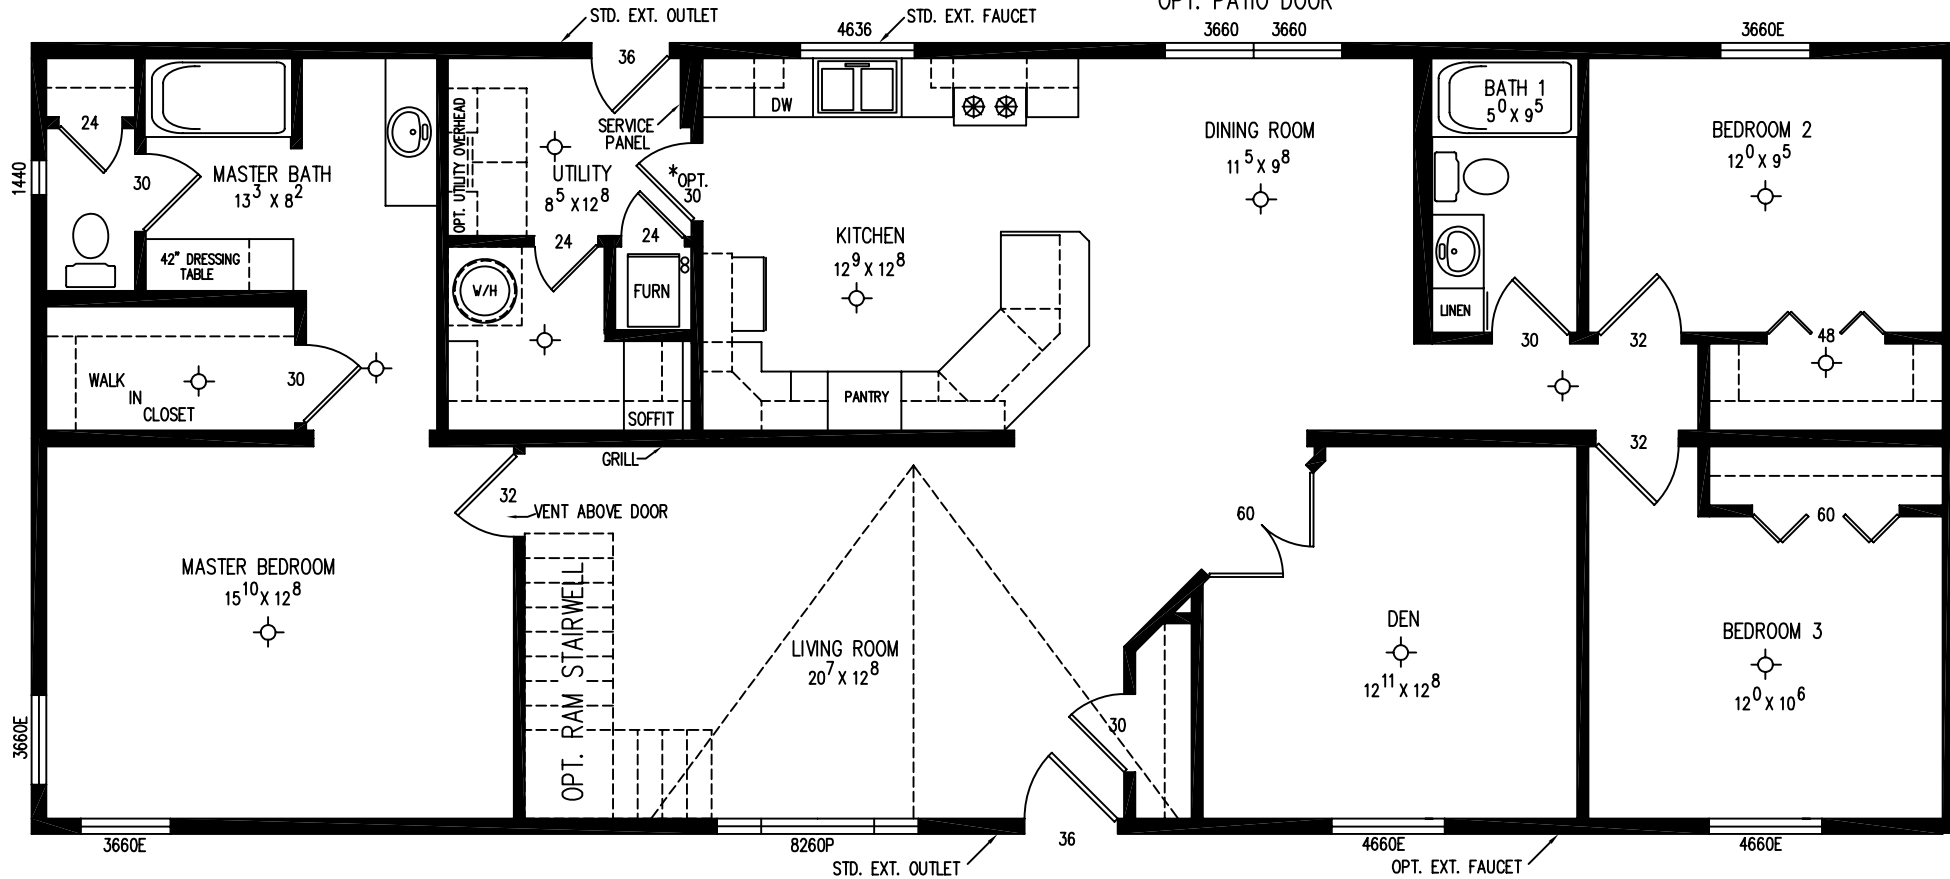

OPT.2

STD. EXT. OUTLET

OPT. PATIO DOOR

3660 3660

3660E

MODEL 966 6628

BOX SIZE 65'-4" X 26'-10"

APPROXIMATELY 1753 SQ. FT.

ROOM SIZES MAY VARY