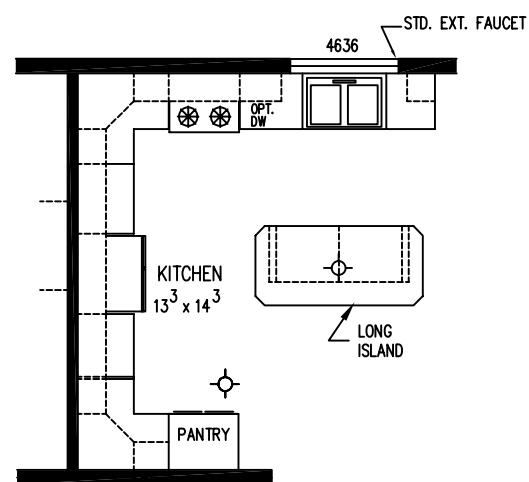

MODEL 977 7232
 BOX SIZE 72'-0" x 30'-0"
 APPROX. 2160 SQ. FT.

* GRILL IN DOOR
 ** GRILL IN DOOR ONLY IF OTHER DOOR IS OMITTED