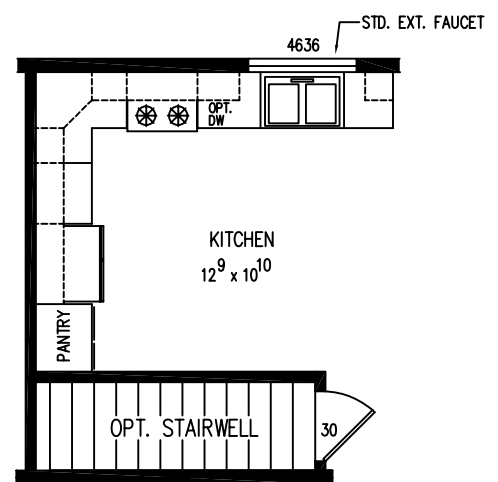

MODEL 977 7232
 BOX SIZE 72'-0" x 30'-0"
 APPROX. 2160 SQ. FT.

* GRILL IN DOOR
 ** GRILL IN DOOR ONLY IF OTHER DOOR IS OMITTED