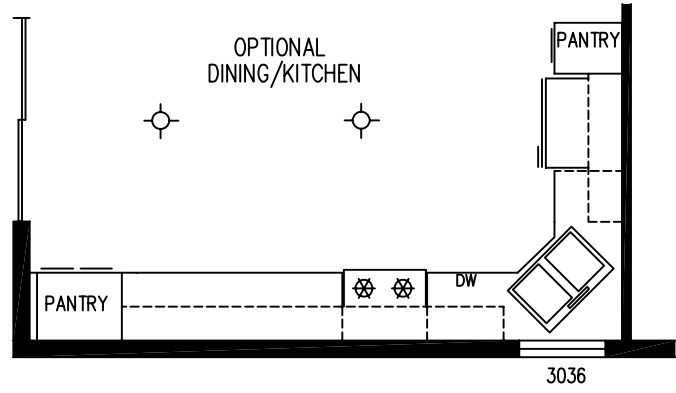

MODEL 746
 BOX SIZE (45'-4" X 26'-10")
 APPROXIMATELY 1216 SQ. FT.

STD. EXT. FAUCET
 STD. EXT. OUTLET
 ROOM SIZES MAY VARY

3036