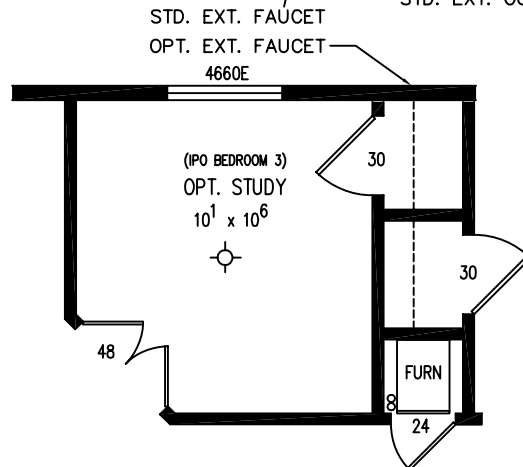

MODEL 775
 BOX SIZE (52'-0" X 30'-0")
 APPROXIMATELY 1560 SQ. FT.

ROOM SIZES MAY VARY

OPT. 130" OCTAGON WINDOW