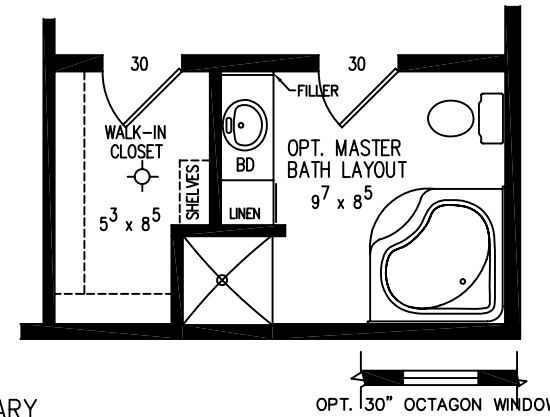

MODEL 775
 BOX SIZE (52'-0" X 30'-0")
 APPROXIMATELY 1560 SQ. FT.

ROOM SIZES MAY VARY

OPT. 130" OCTAGON WINDOW